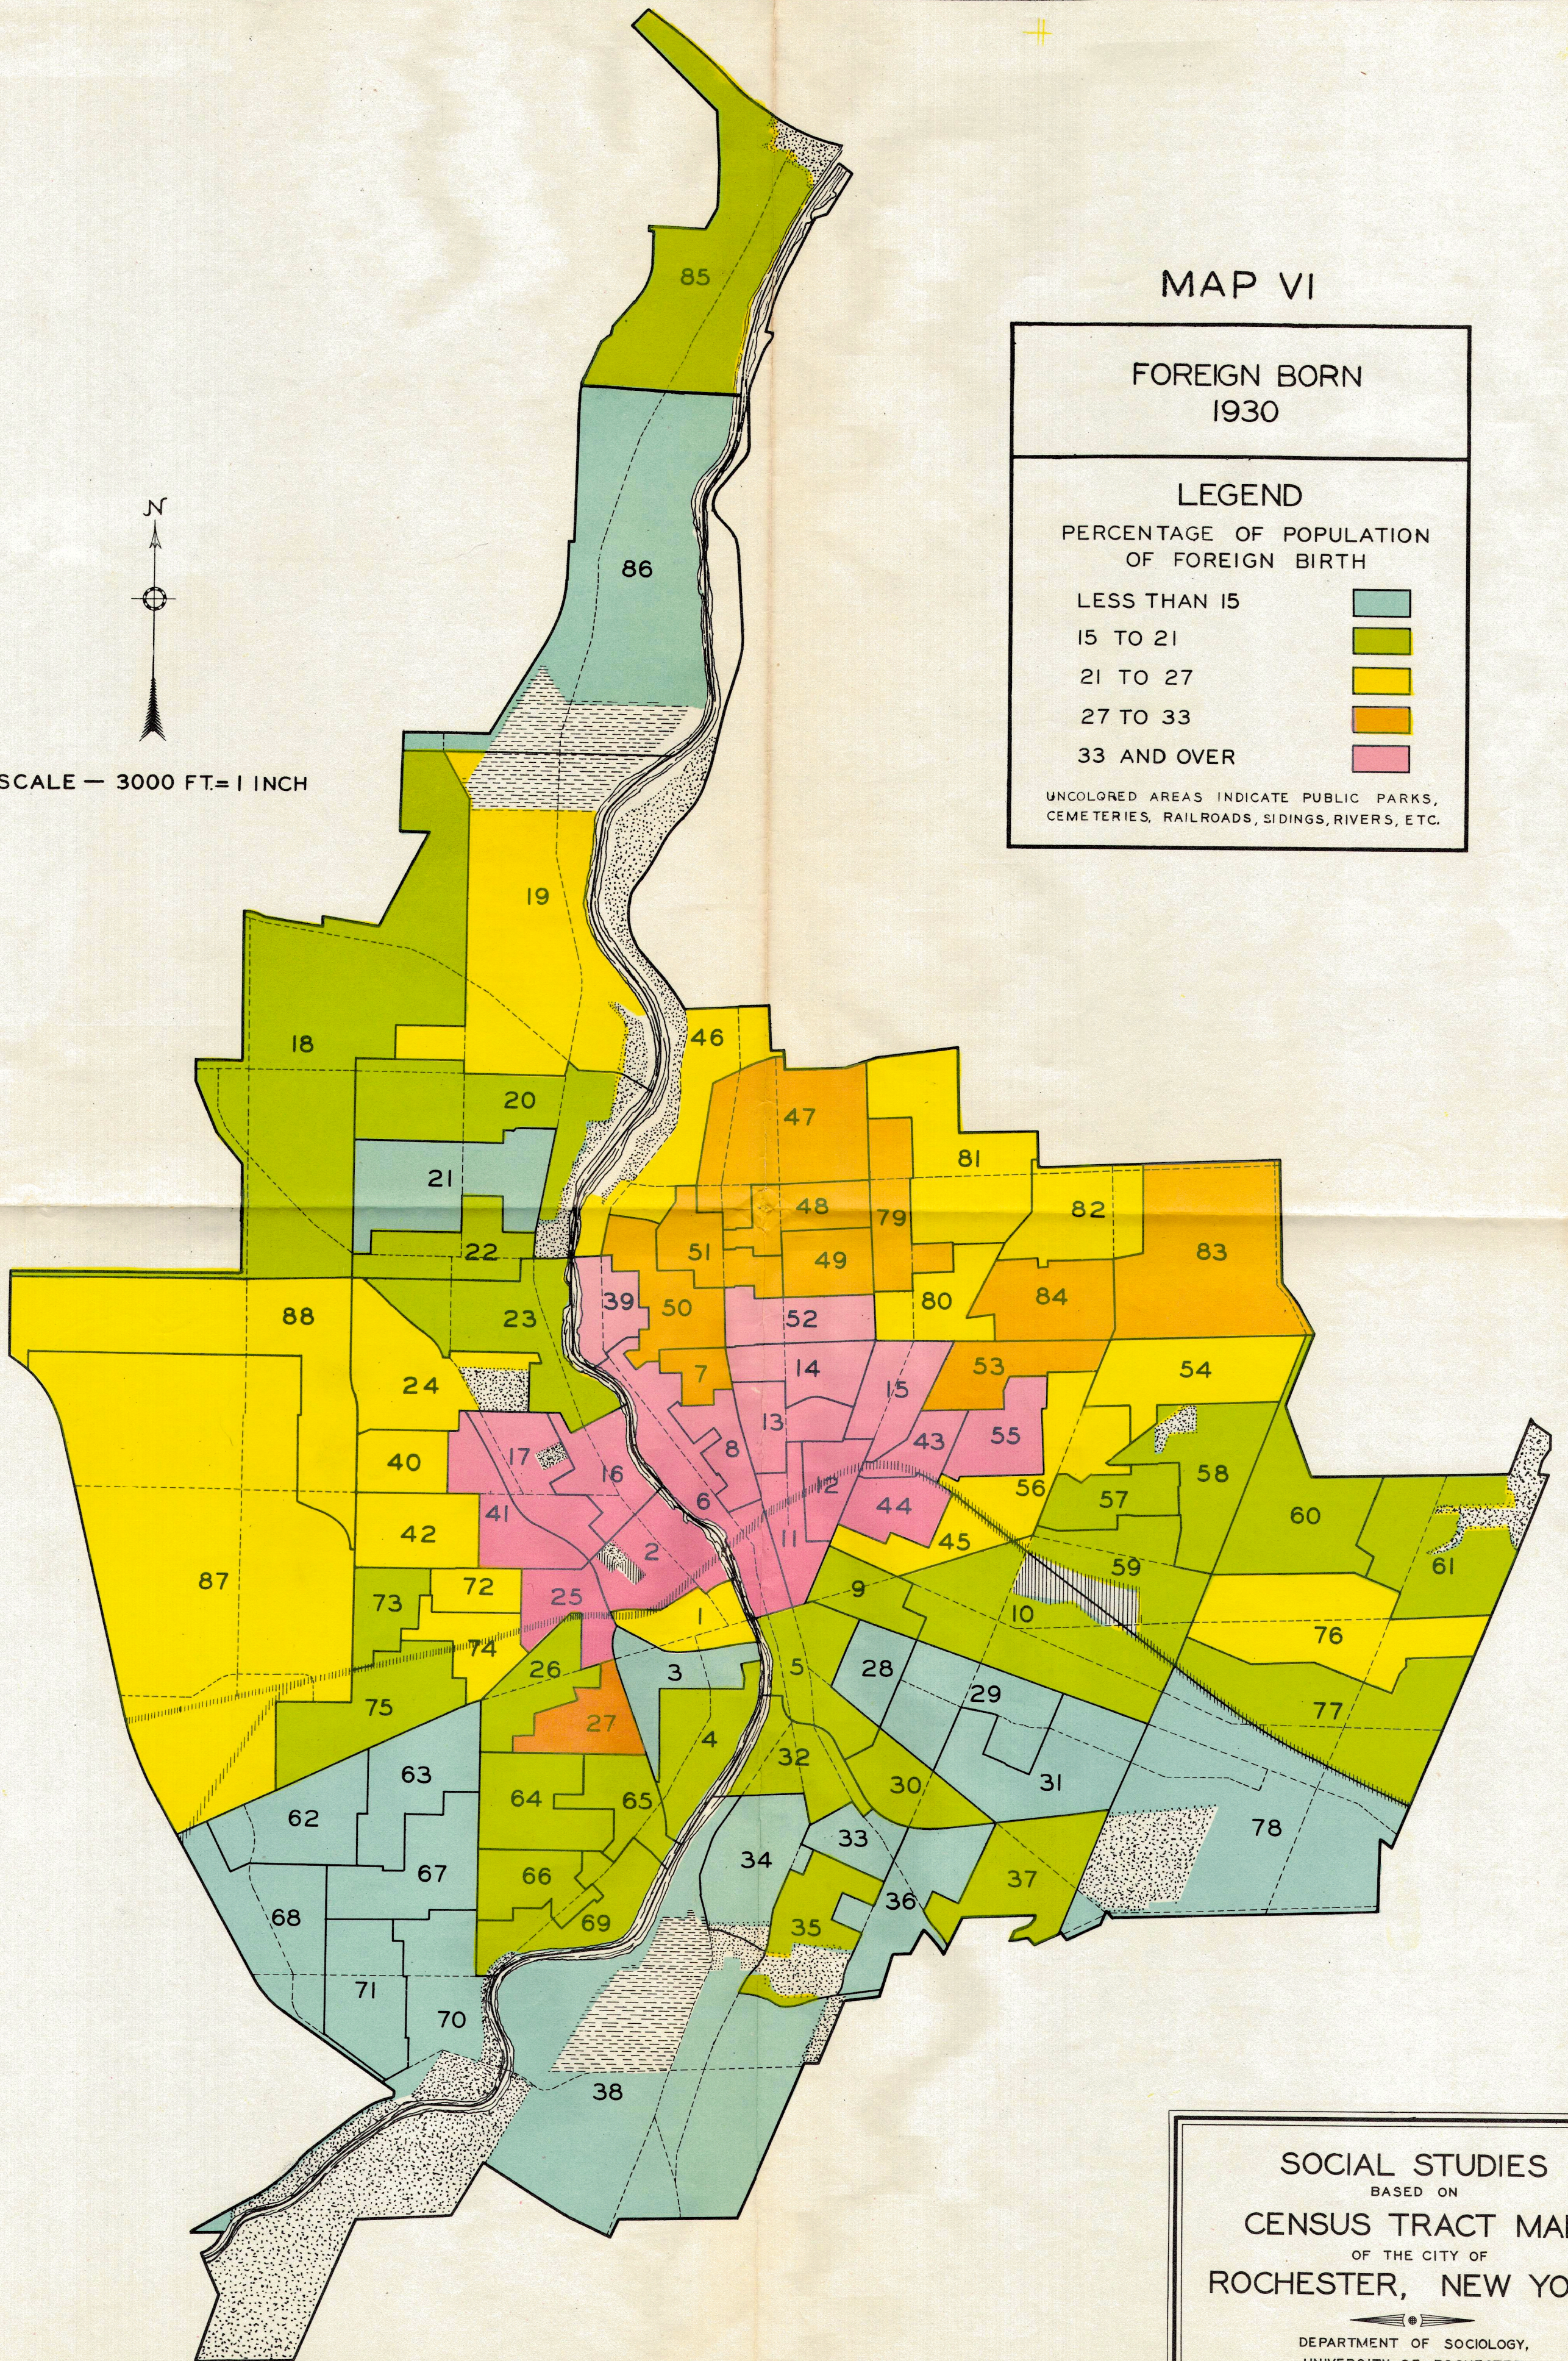

MAP VI

FOREIGN BORN 1930

LEGEND

PERCENTAGE OF POPULATION
OF FOREIGN BIRTH

LESS THAN 15	
15 TO 21	
21 TO 27	
27 TO 33	
33 AND OVER	

UNCOLORED AREAS INDICATE PUBLIC PARKS,
CEMETERIES, RAILROADS, SIDINGS, RIVERS, ETC.

SCALE — 3000 FT. = 1 INCH

SOCIAL STUDIES
BASED ON
CENSUS TRACT MAP
OF THE CITY OF
ROCHESTER, NEW YORK

DEPARTMENT OF SOCIOLOGY,
UNIVERSITY OF ROCHESTER