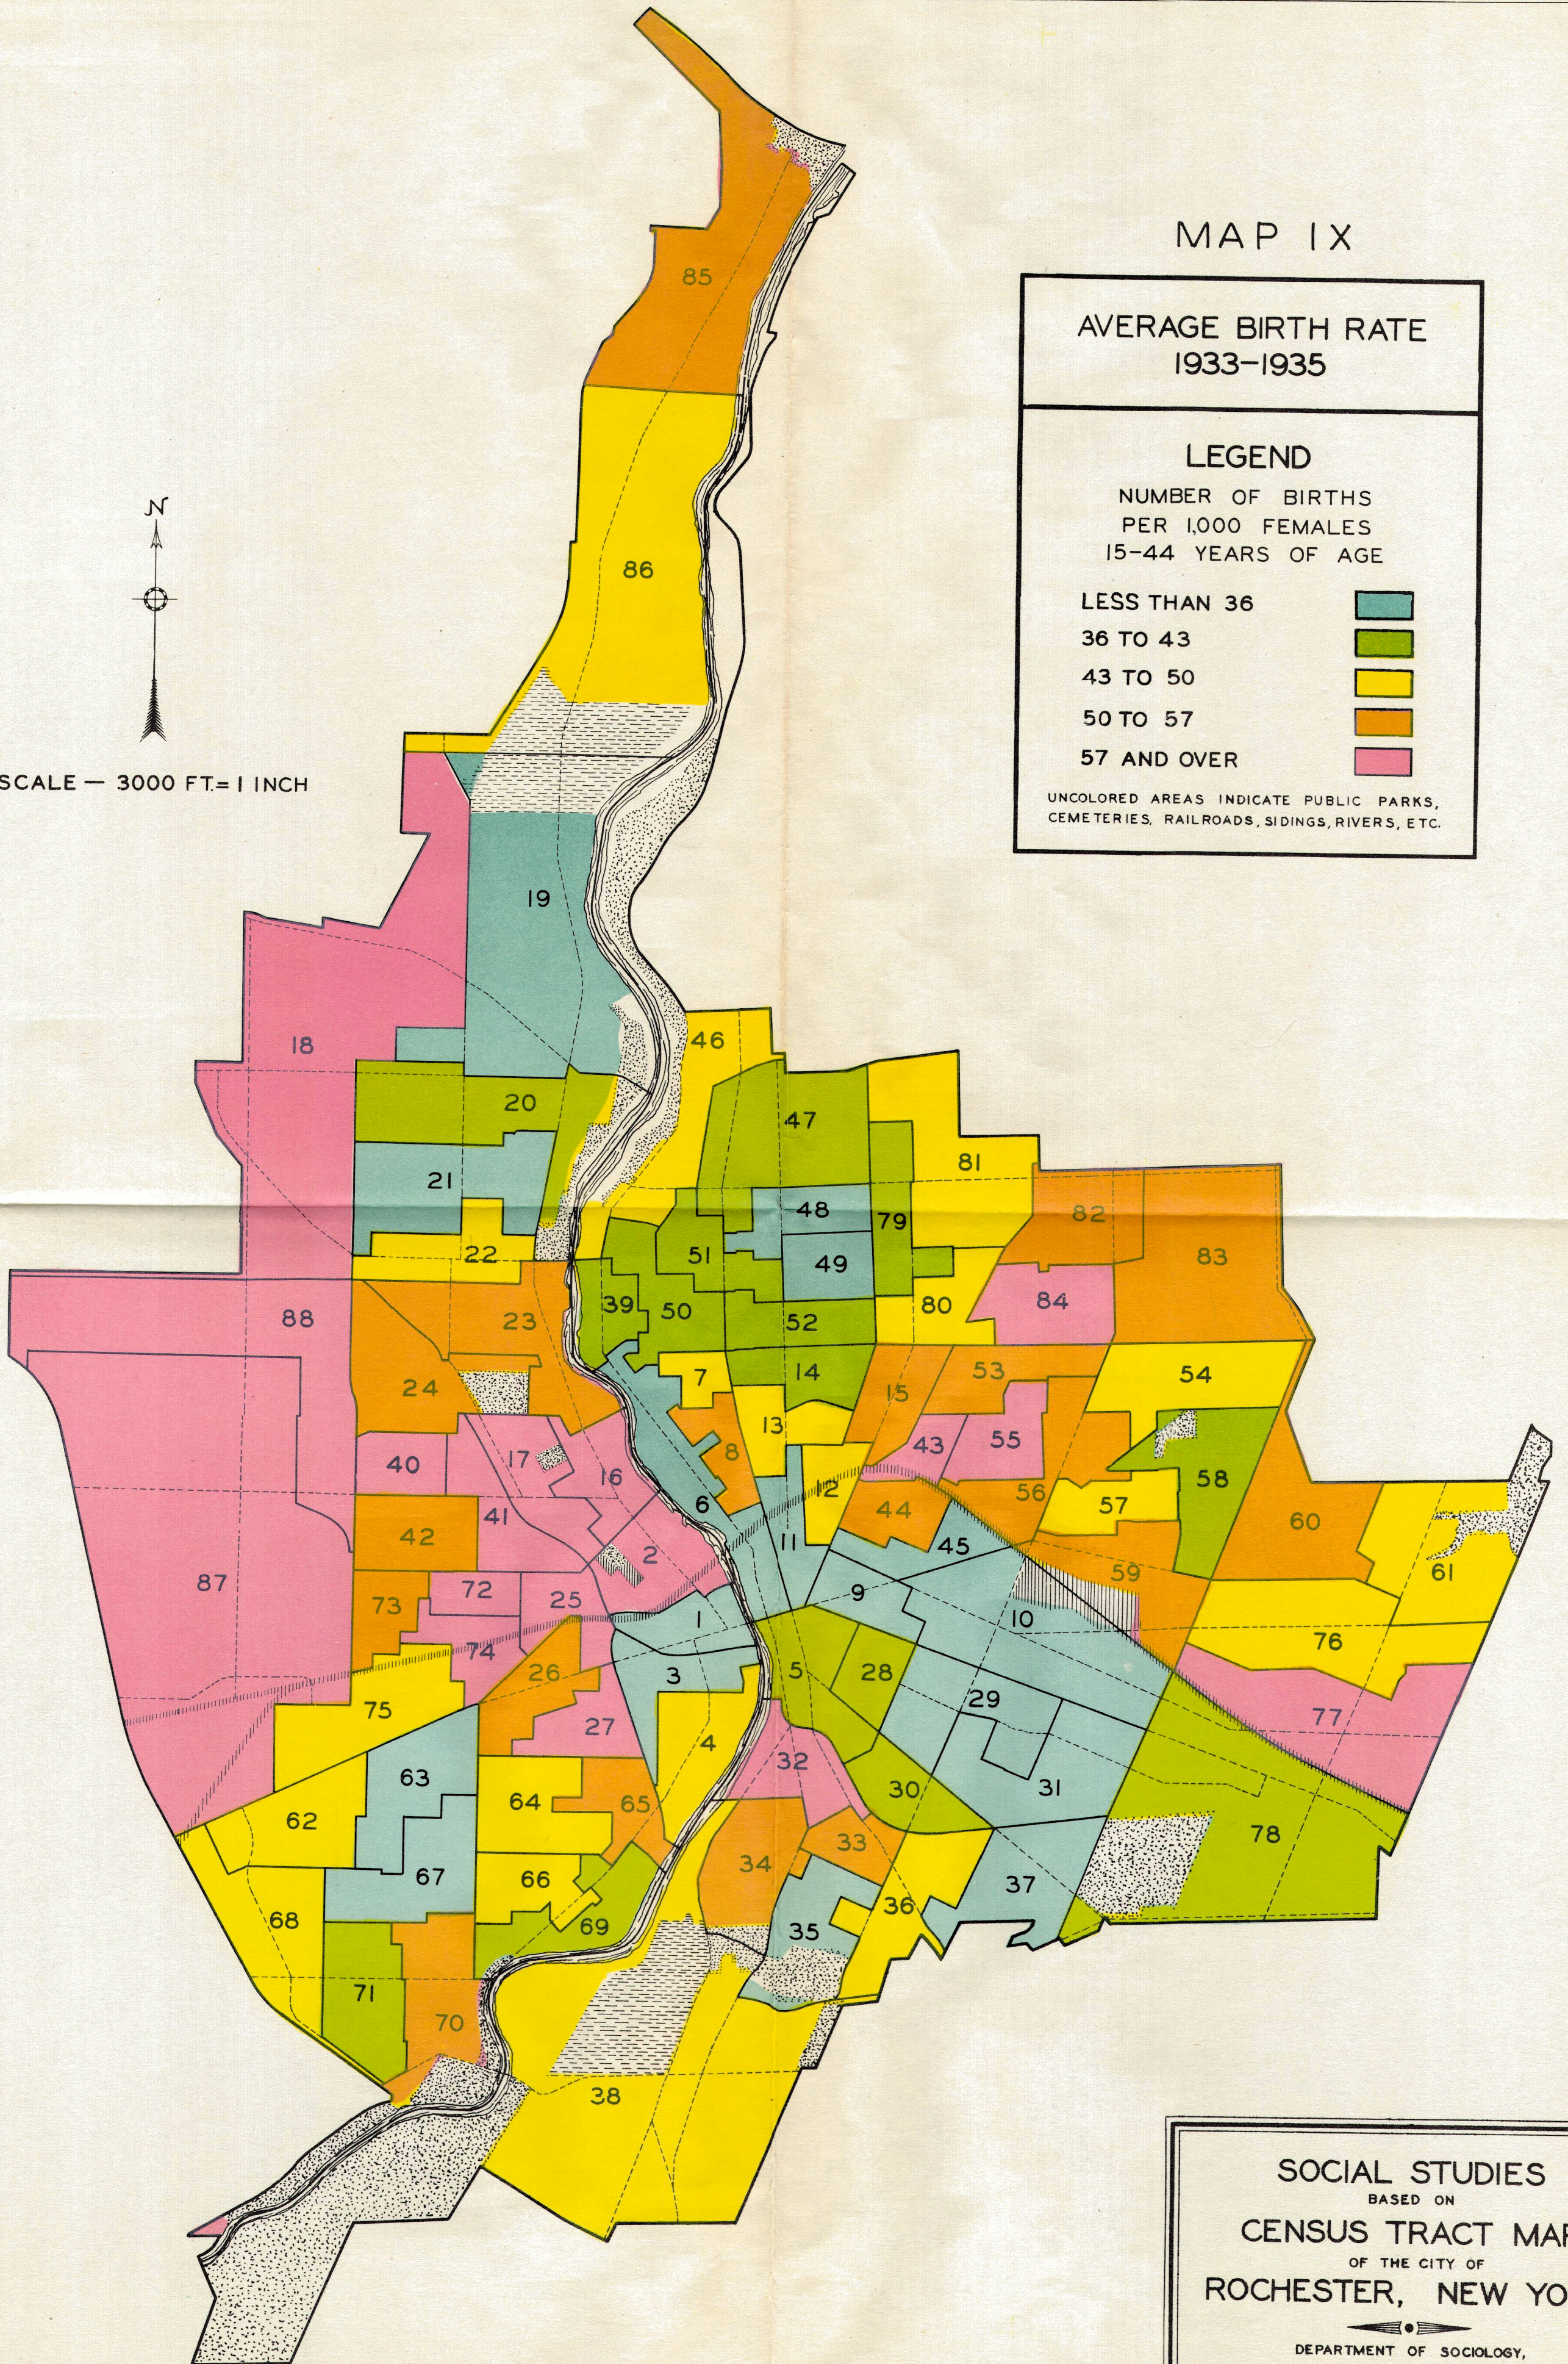

MAP IX

AVERAGE BIRTH RATE
1933-1935

LEGEND

NUMBER OF BIRTHS
PER 1,000 FEMALES
15-44 YEARS OF AGE

LESS THAN 36	
36 TO 43	
43 TO 50	
50 TO 57	
57 AND OVER	

UNCOLORED AREAS INDICATE PUBLIC PARKS,
CEMETERIES, RAILROADS, SIDINGS, RIVERS, ETC.

SCALE — 3000 FT. = 1 INCH

SOCIAL STUDIES
BASED ON
CENSUS TRACT MAP
OF THE CITY OF
ROCHESTER, NEW YORK

DEPARTMENT OF SOCIOLOGY,
UNIVERSITY OF ROCHESTER